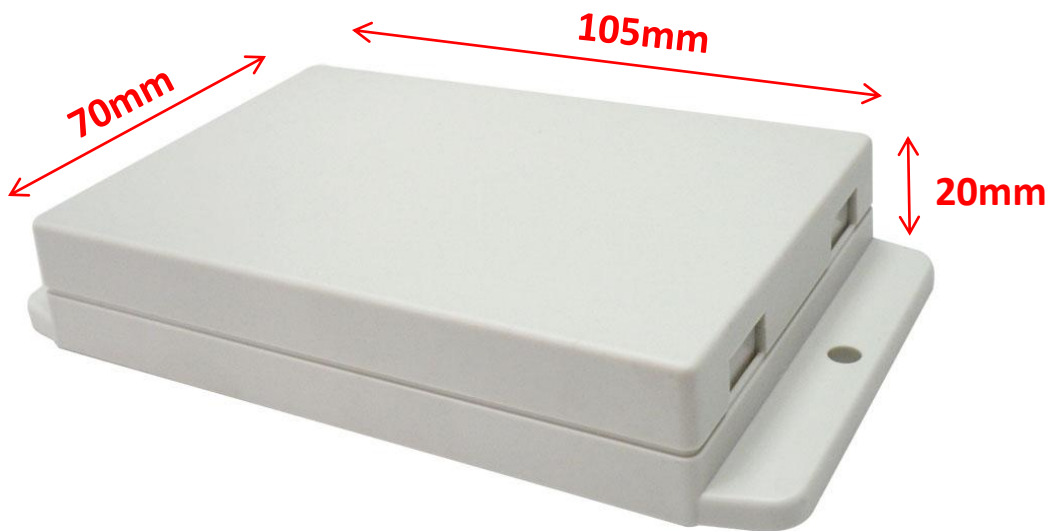

NUB1057020WH

Dimension(mm): **105mm x 70mm x 20mm**

NUB1057020WH