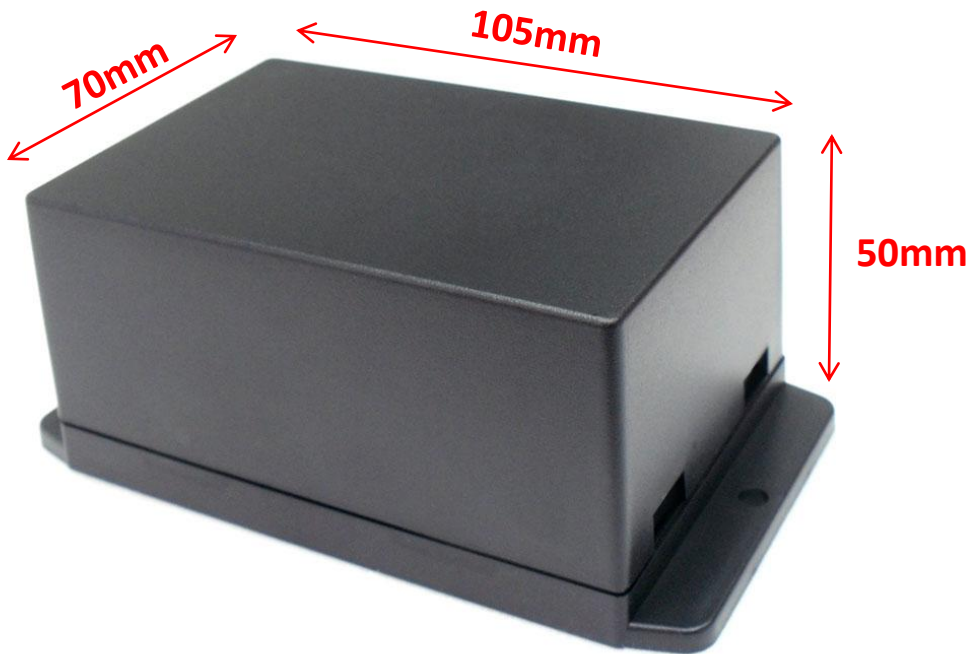

NUB1057050BK

Dimension(mm): **105mm x 70mm x 50mm**

NUB1057050BK