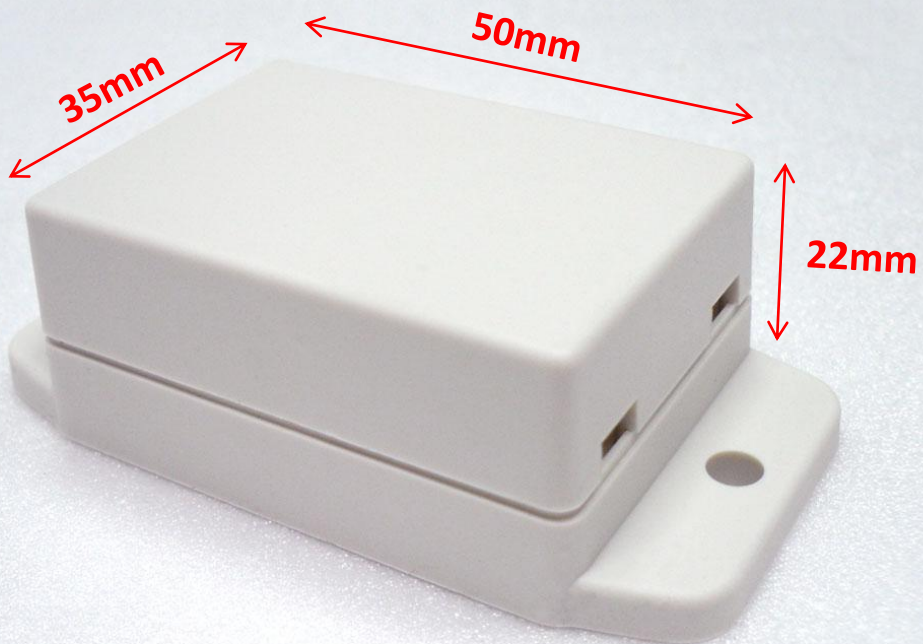

NUB503522WH

www.gainta.com.tw

Dimension(mm): **50mm x 35mm x 22mm**

NUB503522WH