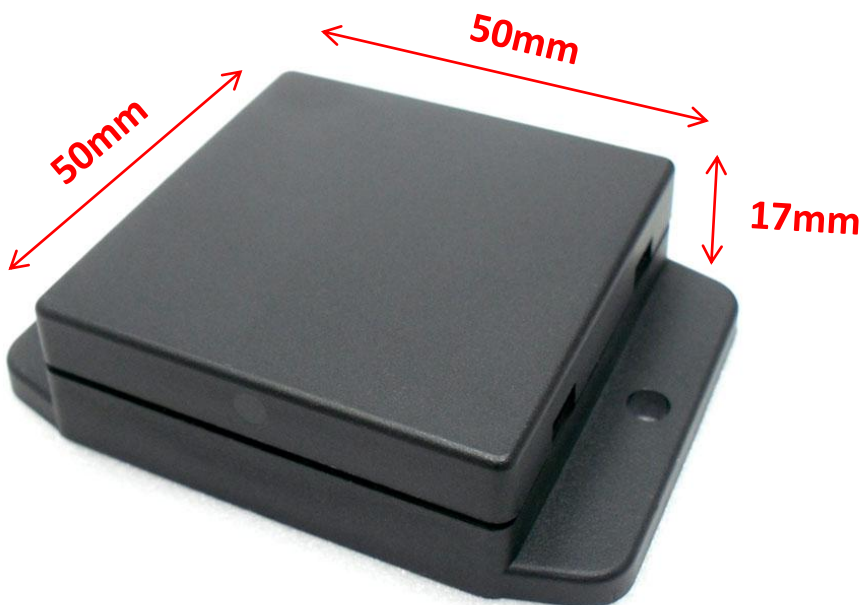

# NUB505017BK

Dimension(mm): **50mm x 50mm x 17mm**