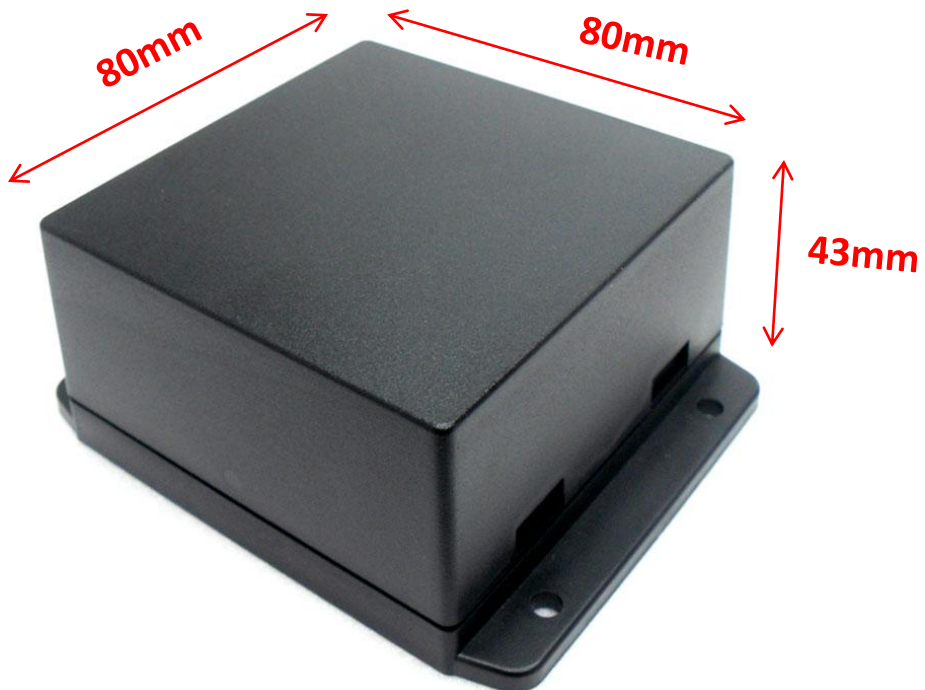

# NUB808043BK

Dimension(mm): **80mm x 80mm x 43mm**