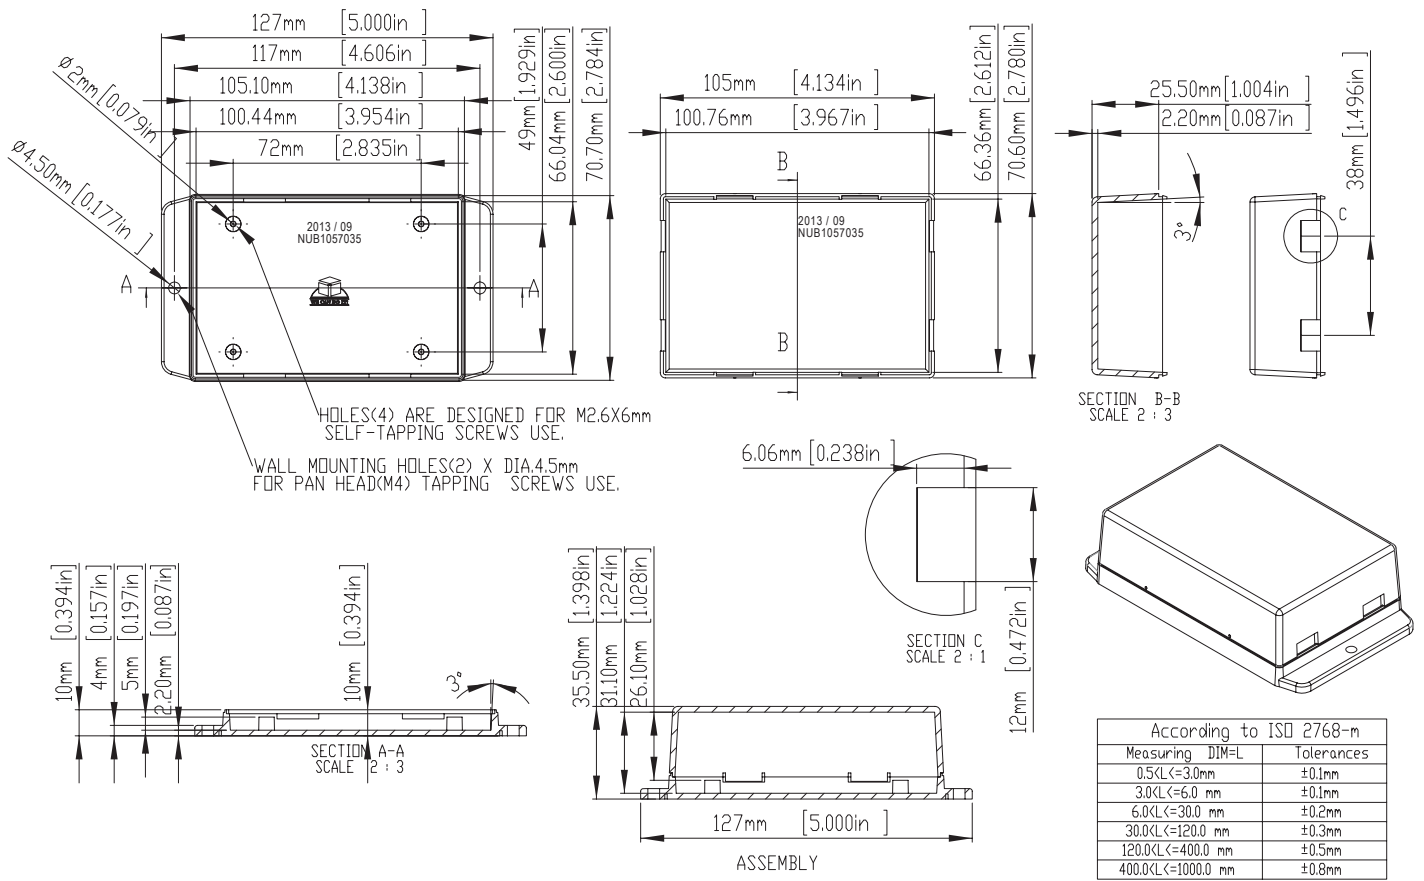

NUB1057035BK/NUB1057035WH/NUB1057035OR/NUB1057035RD