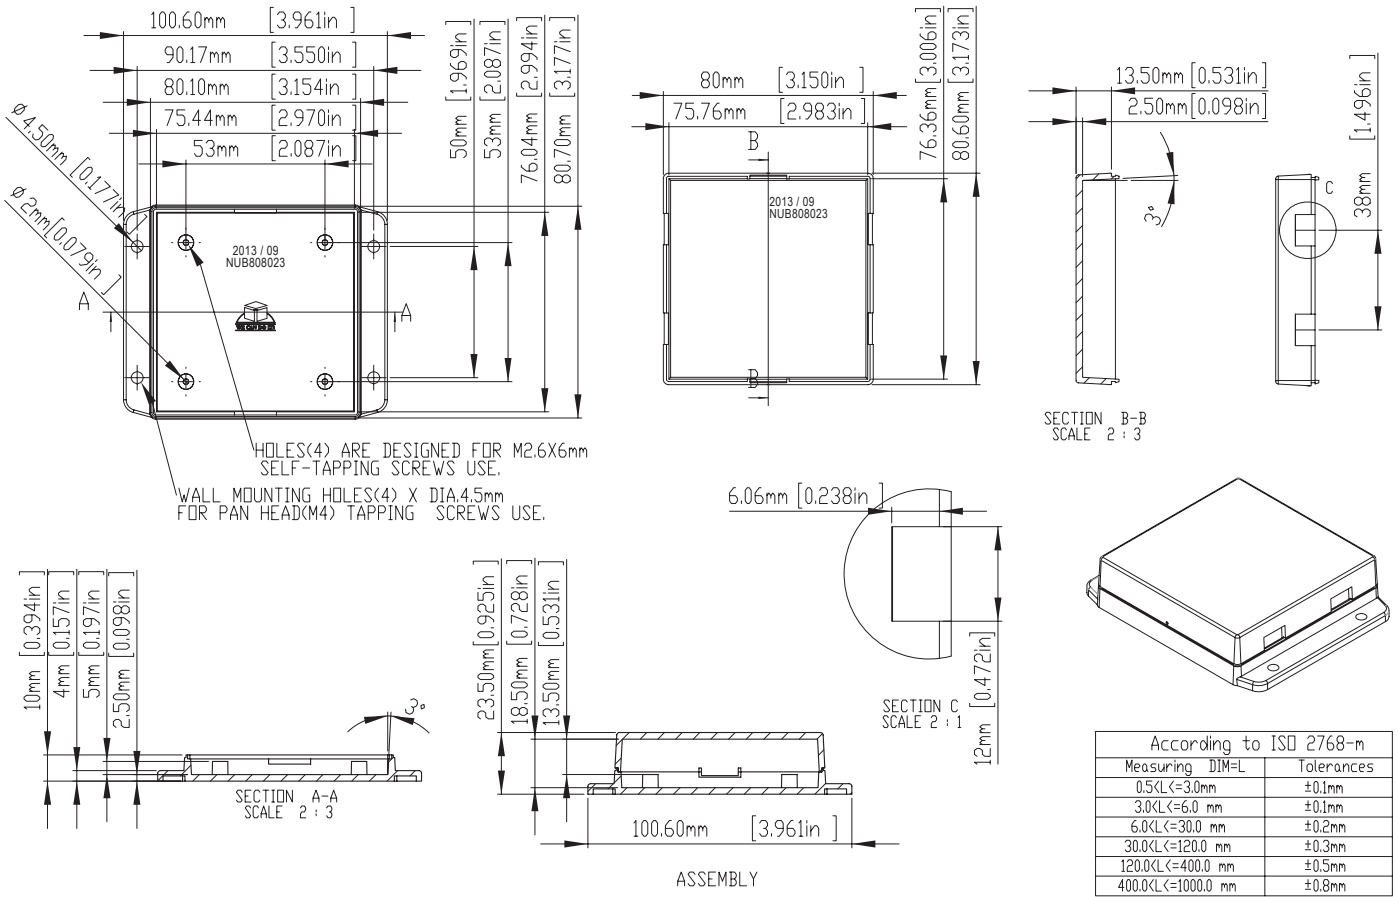

NUB808023BK/NUB808023WH/NUB808023OR/NUB808023RD