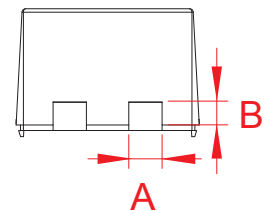

How to well cut the cable outlet

Hole dimension of the cable outlet (mm)

ITEM No.	A	B	Suitable cable diameter in mm for use in the cable outlet
NUB503522XX SERIES	6 mm	3 mm	2 CORE, 3 MM
NUB505017XX SERIES	6 mm	3 mm	2 CORE, 3 MM
NUB505027XX SERIES	6 mm	3 mm	2 CORE, 3 MM
NUB705017XX SERIES	6 mm	3 mm	2 CORE, 3 MM
NUB705029XX SERIES	6 mm	3 mm	2 CORE, 3 MM
NUB904527XX SERIES	6 mm	3 mm	2 CORE, 3 MM
NUB705042XX SERIES	6 mm	3 mm	2 CORE, 3 MM
NUB1057020XX SERIES	12 mm	6 mm	2 CORE, 6 MM
NUB1057035XX SERIES	12 mm	6 mm	2 CORE, 6 MM
NUB1057050XX SERIES	12 mm	6 mm	2 CORE, 6 MM
NUB808023XX SERIES	12 mm	6 mm	2 CORE, 6 MM
NUB808043XX SERIES	12 mm	6 mm	2 CORE, 6 MM

1. Select a suitable cable cutter