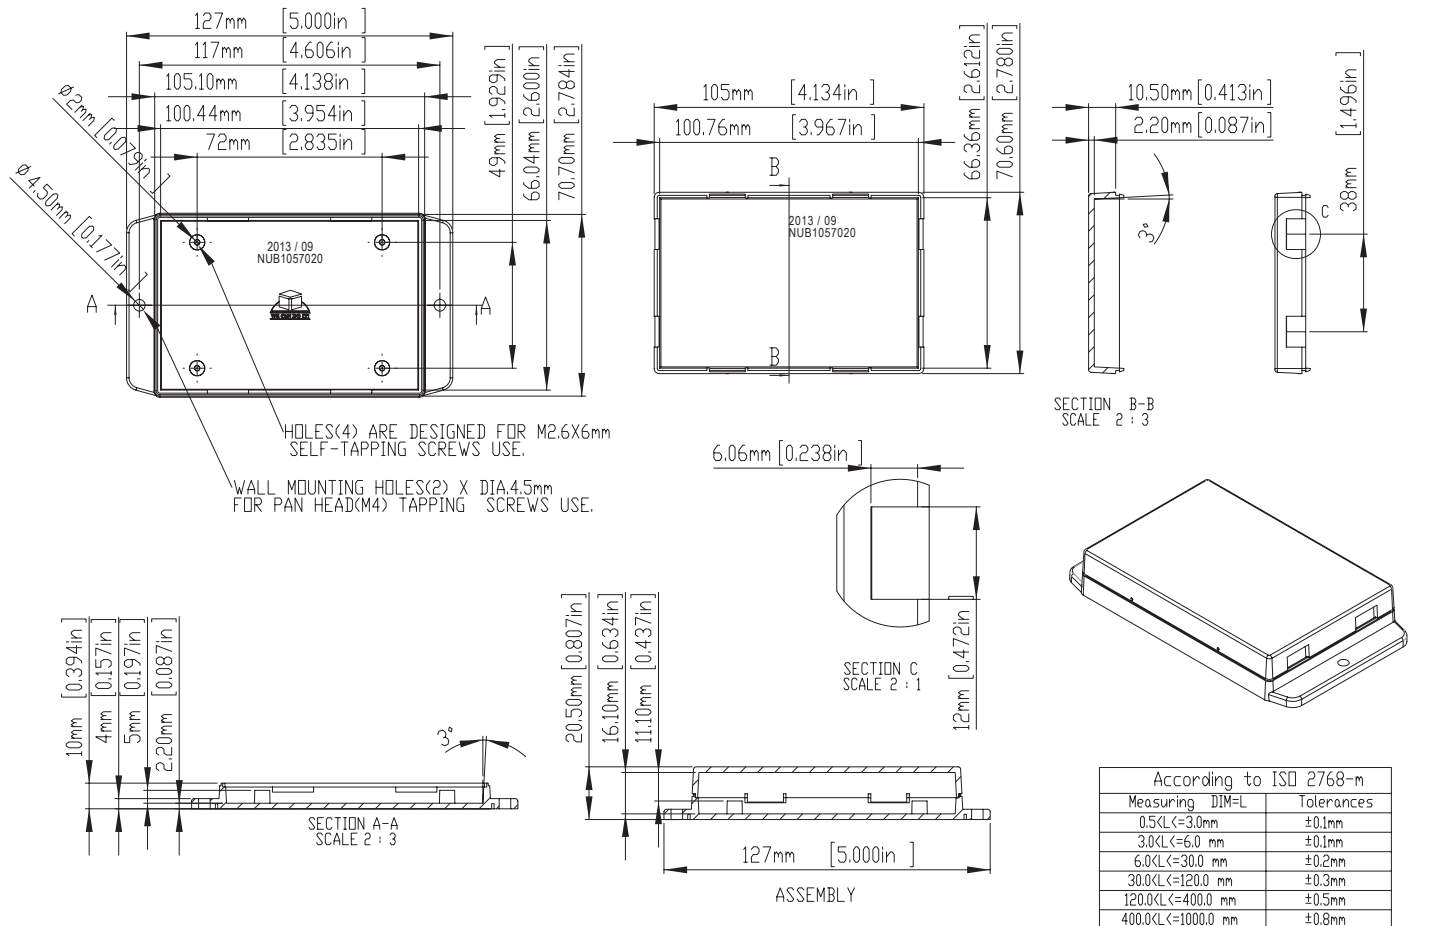

NUB1057020BK/NUB1057020WH/NUB1057020OR/NUB1057020RD