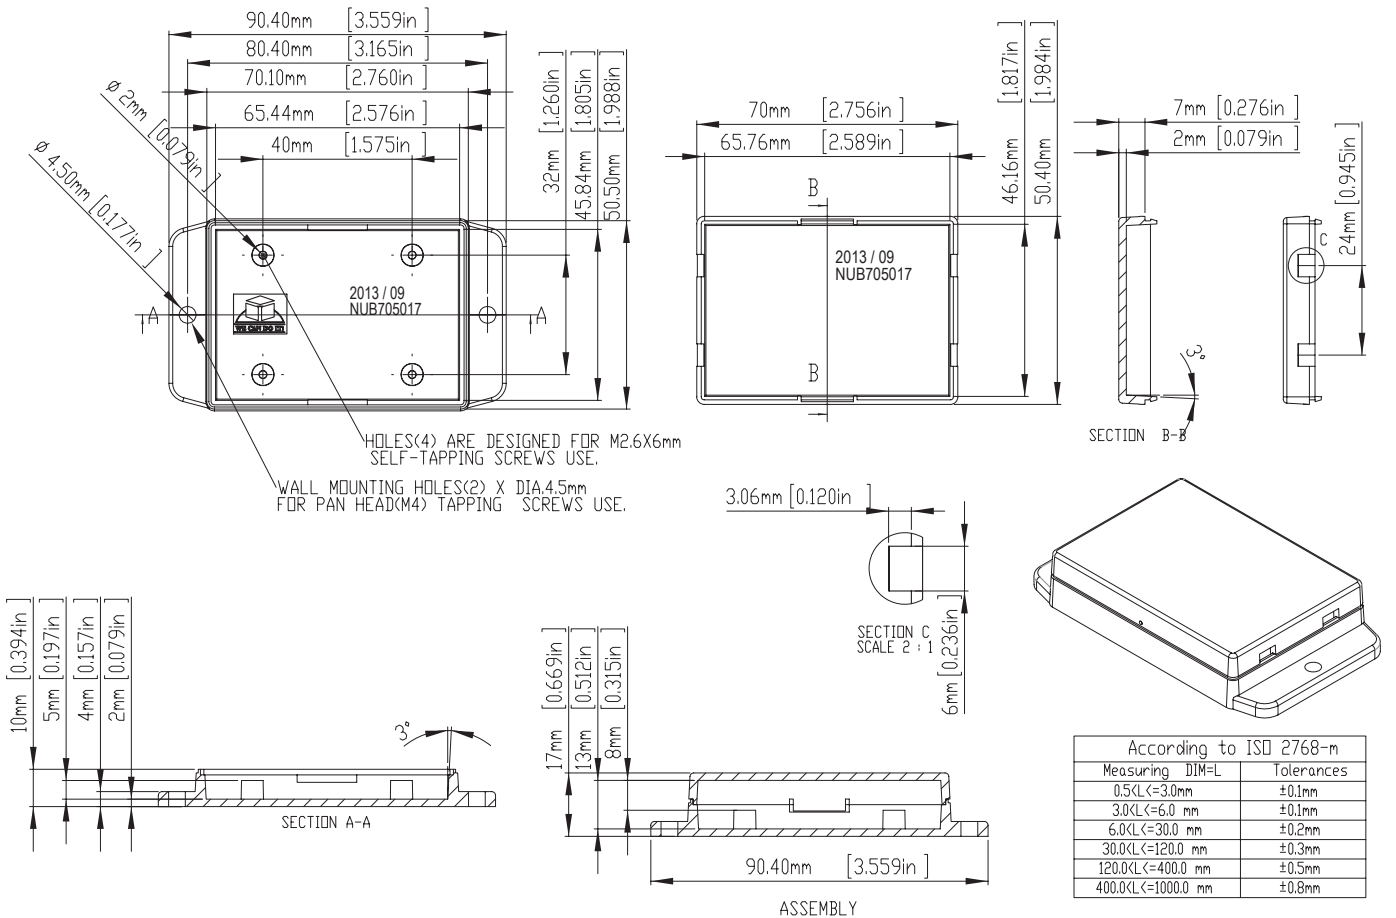

NUB705017BK/NUB705017WH/NUB705017OR/NUB705017RD