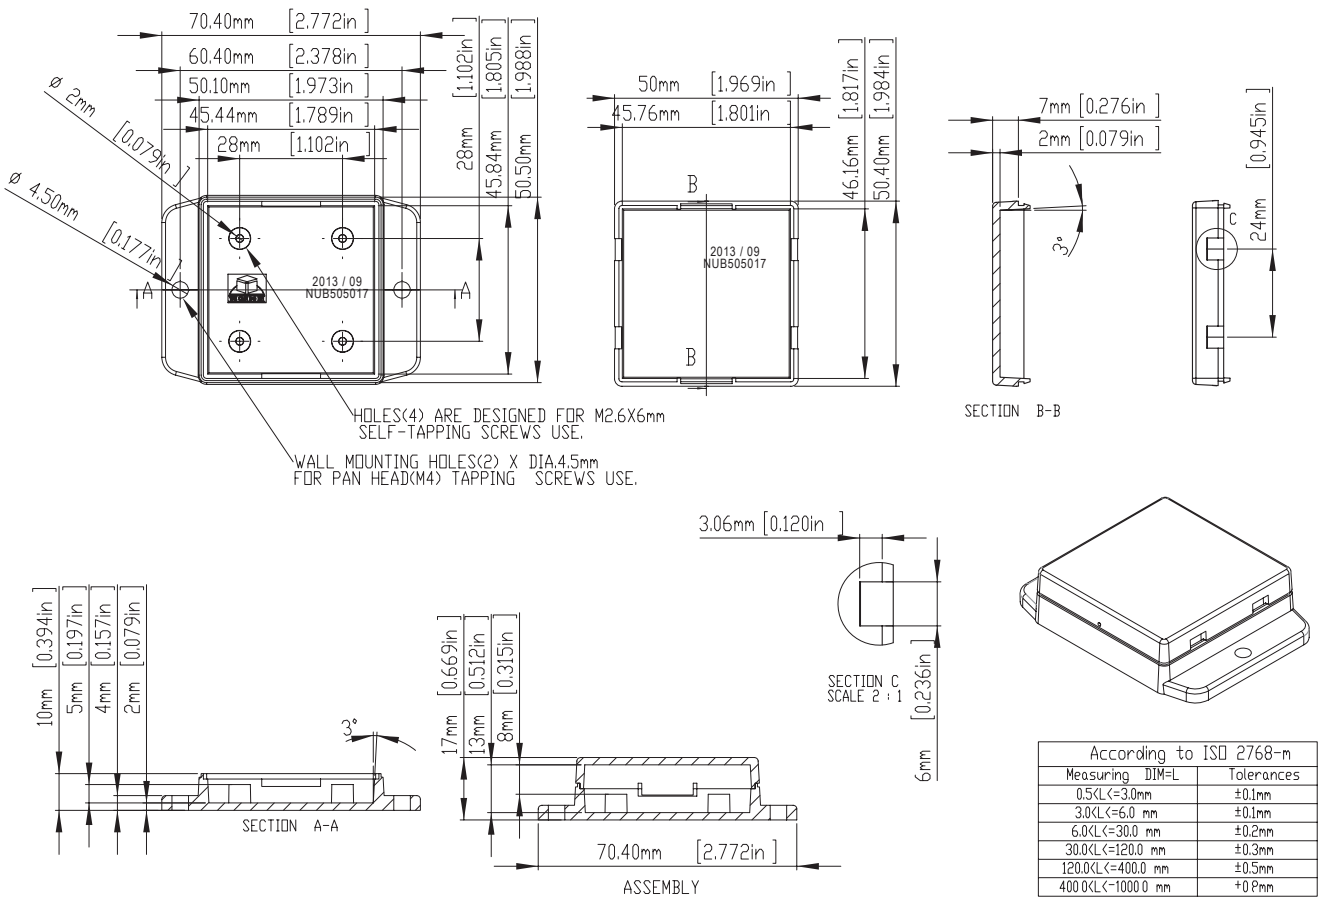

NUB505017BK/NUB505017WH/NUB505017OR/NUB505017RD