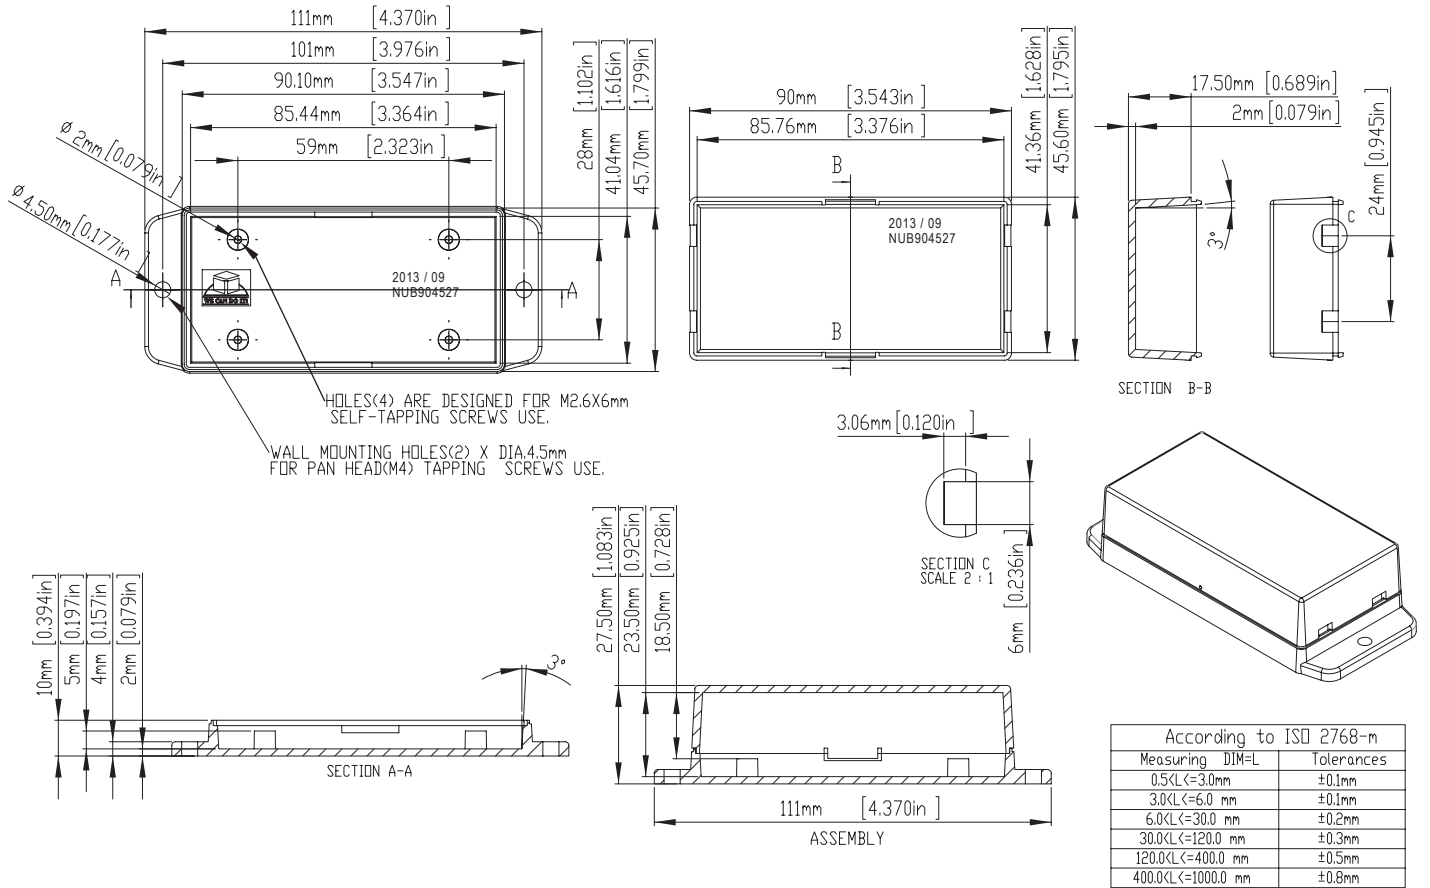

NUB904527BK/NUB904527WH/NUB904527OR/NUB904527RD