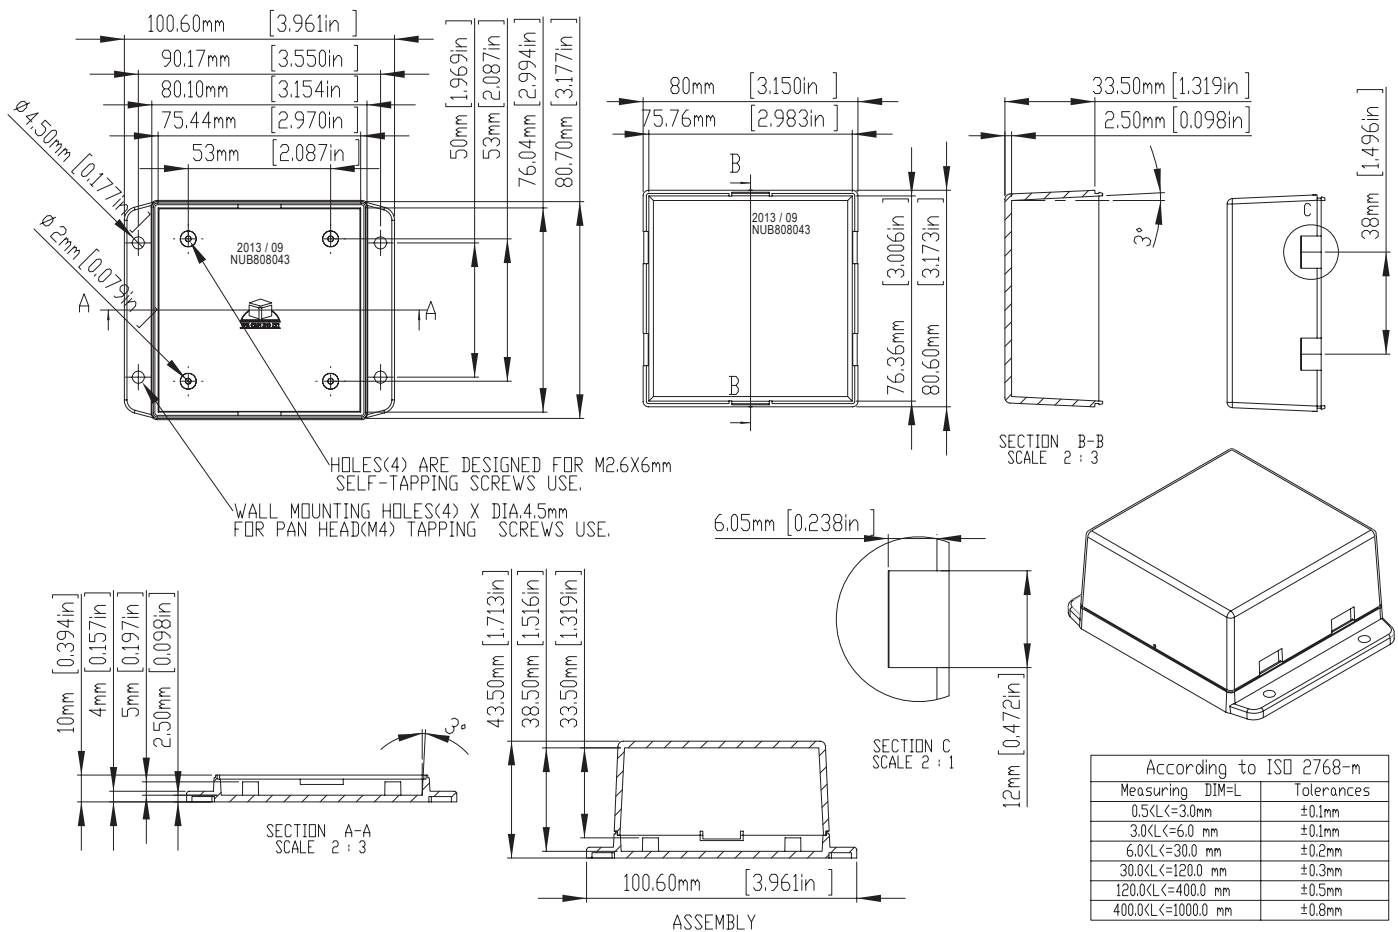

NUB808043BK/NUB808043WH/NUB808043OR/NUB808043RD