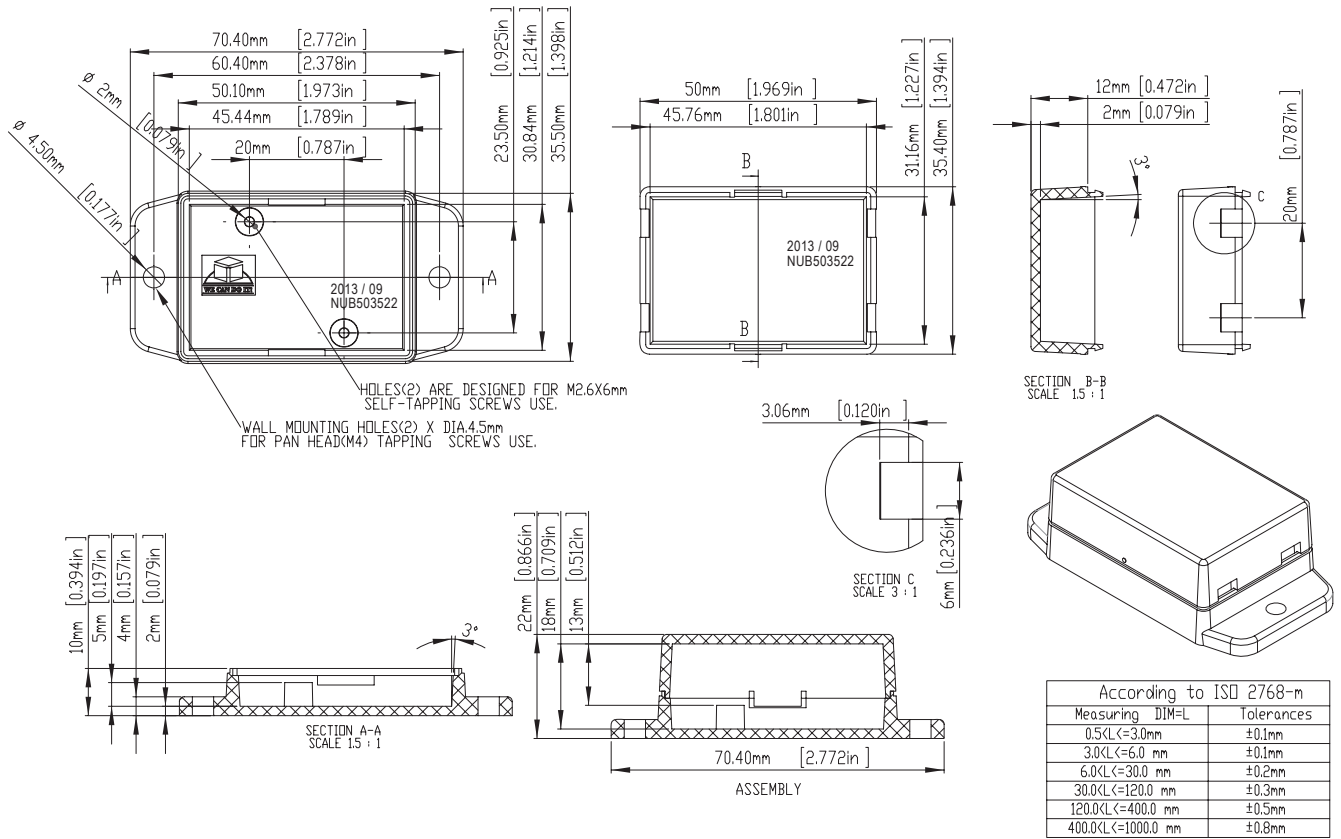

NUB503522BK/NUB503522WH/NUB503522OR/NUB503522RD