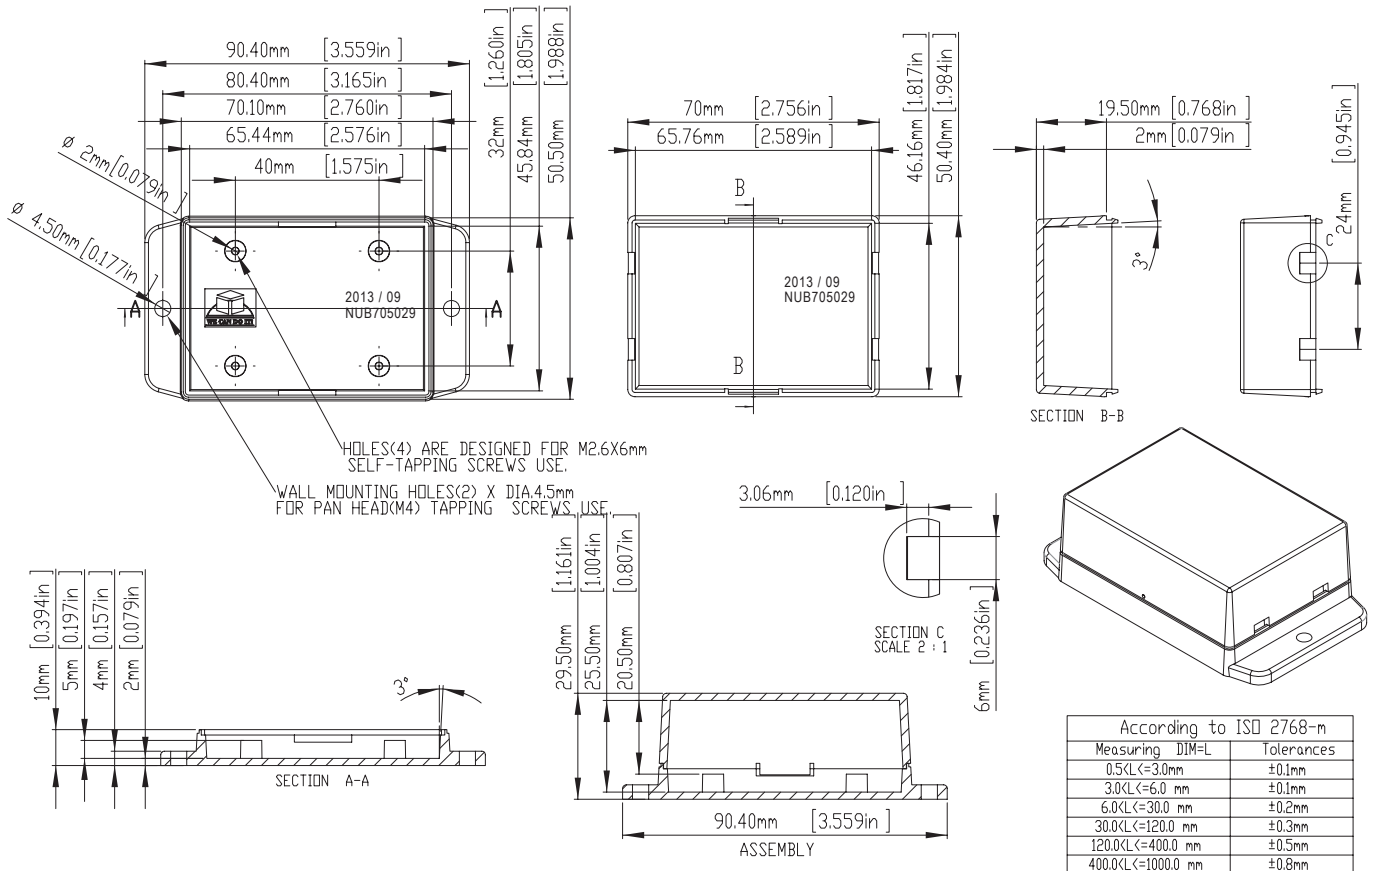

NUB705029BK/NUB705029WH/NUB705029OR/NUB705029RD