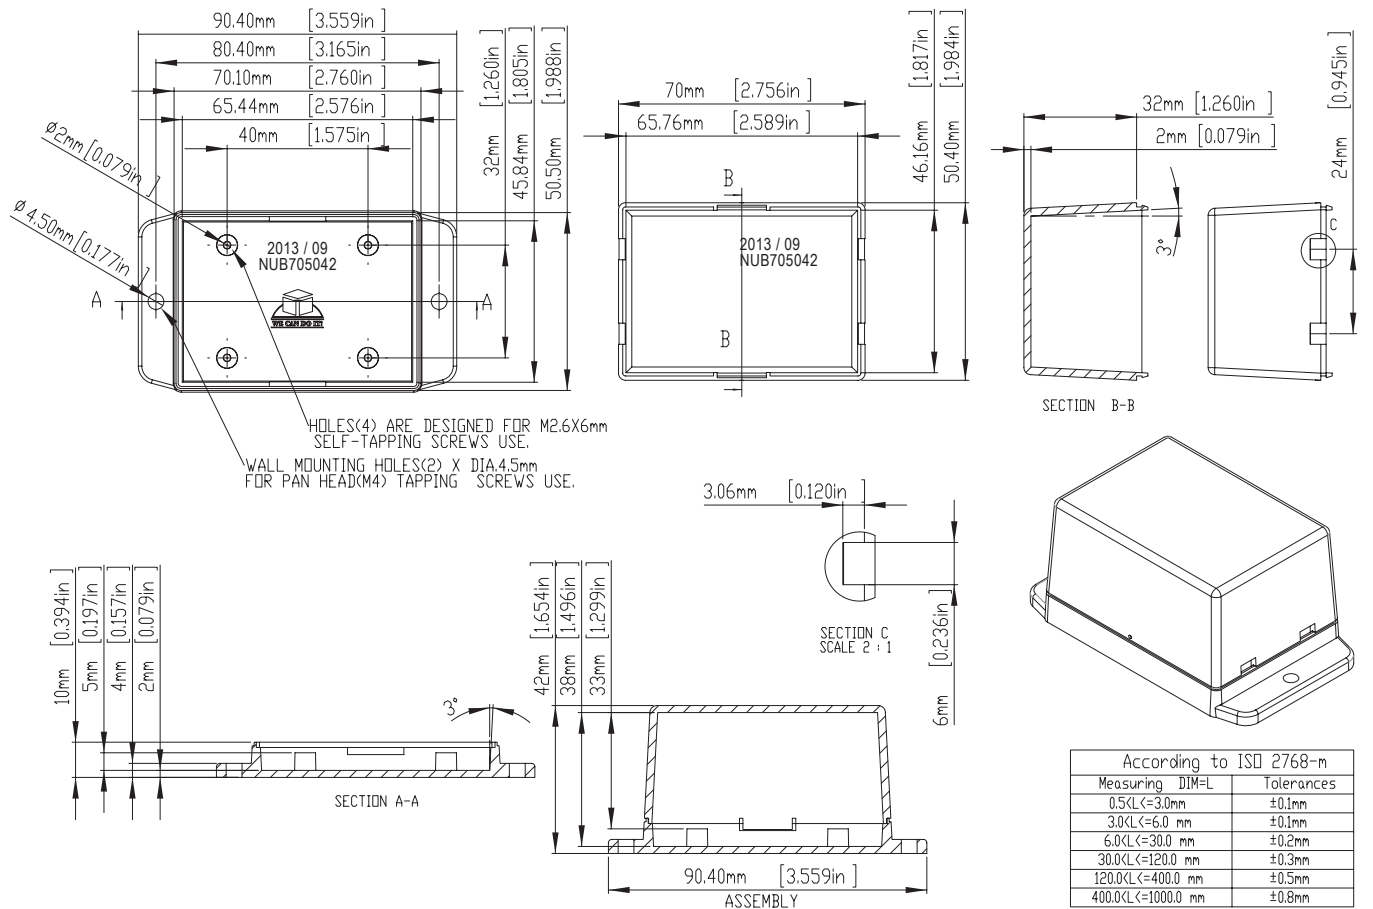

NUB705042BK/NUB705042WH/NUB705042OR/NUB705042RD