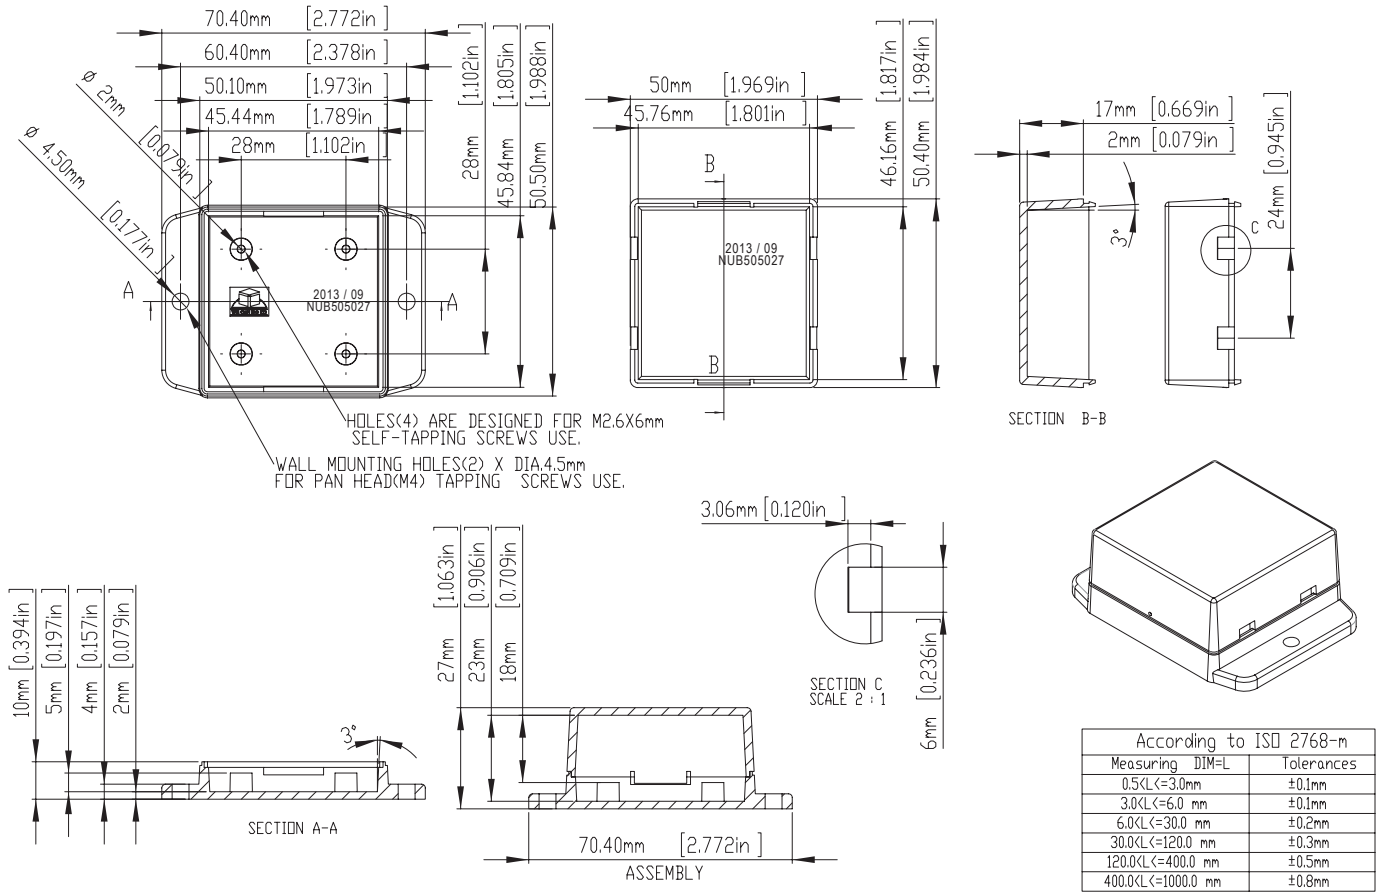

NUB505027BK/NUB505027WH/NUB505027OR/NUB505027RD