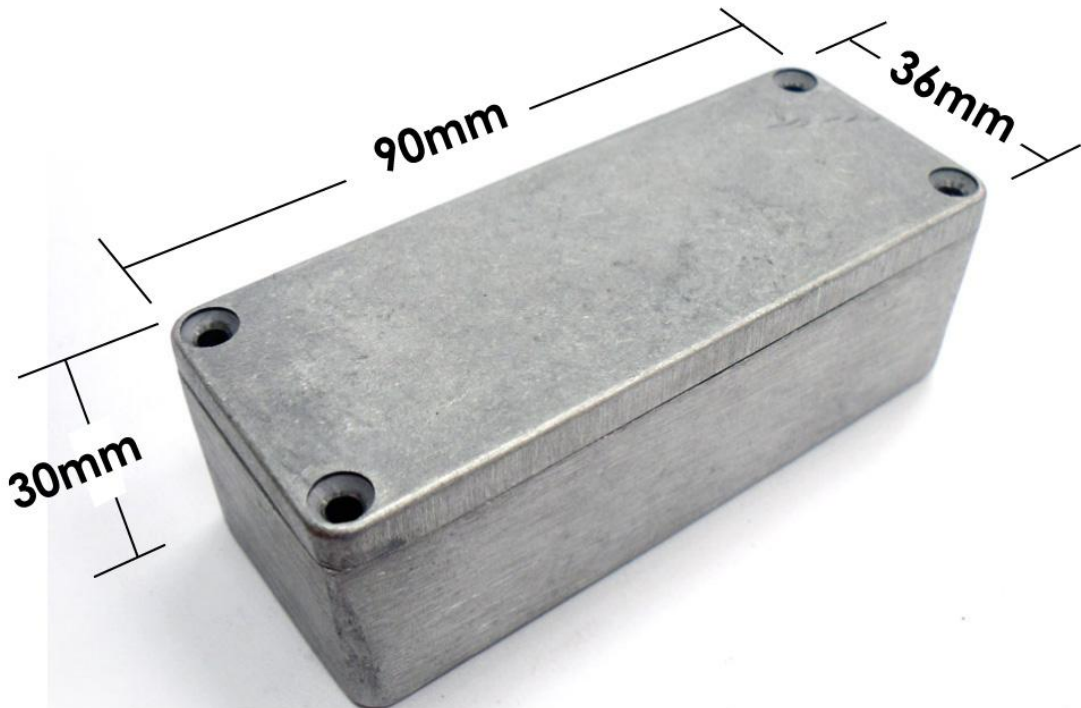

G102

G102

www.gainta.com.tw

Dimension(mm): 90mm x 36mm x 30mm

G102

Back View

Wall Mounting Bracket Type

(For HQ0XX & G1XX series of box use)

EXAMPLE

G1XX Series with ALMF-001LG