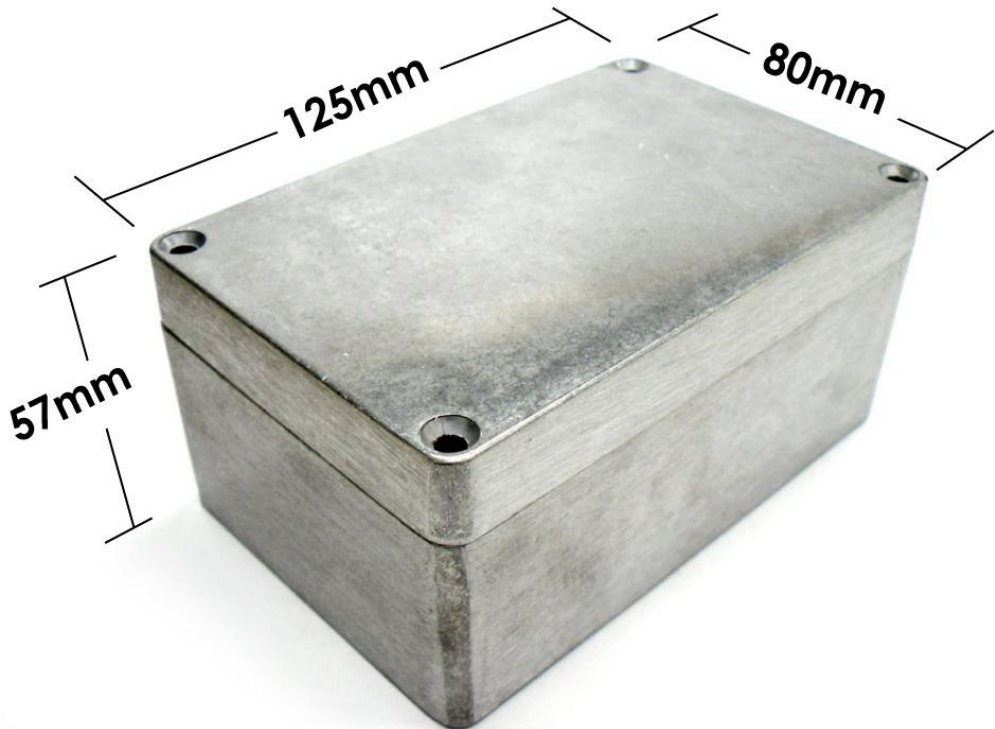

G108

www.gainta.com.tw

www.gainta.com.tw

G108

Dimension(mm): **125mm x 80mm x 57mm**

G108

Back View

Wall Mounting Bracket Type

(For HQ0XX & G1XX series of box use)

EXAMPLE

G1XX Series with ALMF-001LG