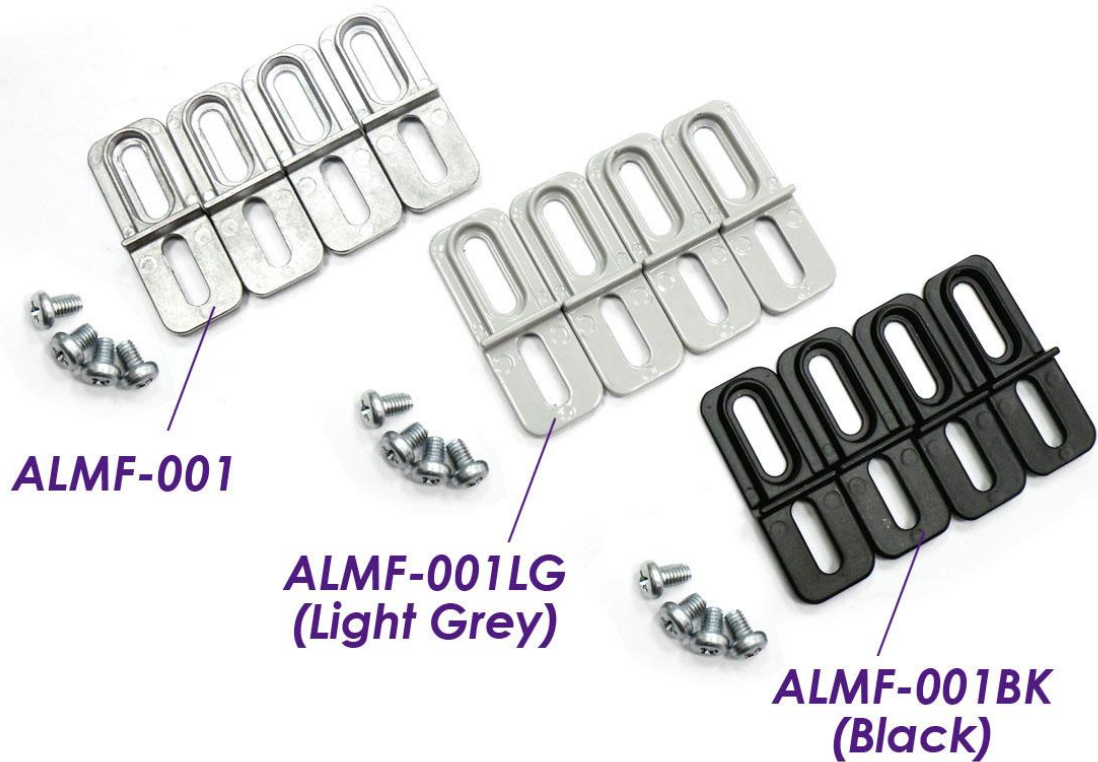

G108

www.gainta.com.tw

www.gainta.com.tw

G108

Dimension(mm): **125mm x 80mm x 57mm**

G108

Back View

Wall Mounting Bracket Type

(For HQ0XX & G1XX series of box use)

EXAMPLE

G1XX Series with ALMF-001LG