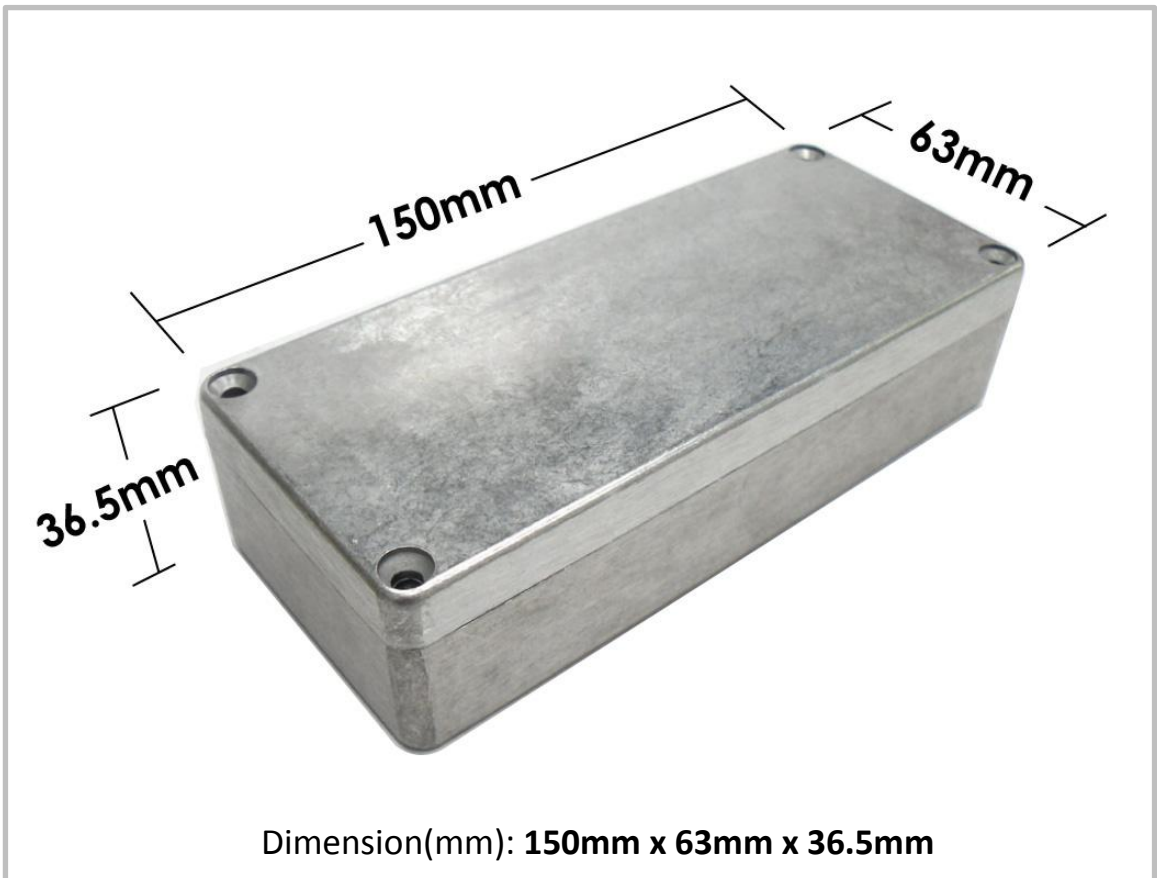

G109

G109

G109

Back View

Wall Mounting Bracket Type

(For HQ0XX & G1XX series of box use)

EXAMPLE

G1XX Series with ALMF-001LG