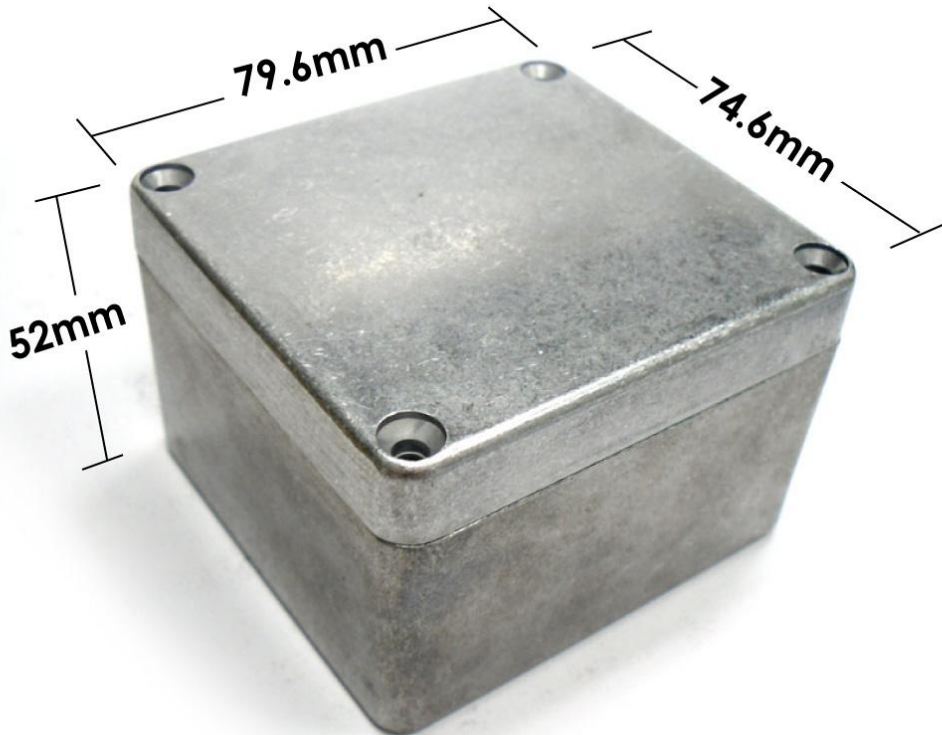

# G110

# G110

Dimension(mm): 79.6mm x 74.6mm x 52mm

# G110

**Back View**