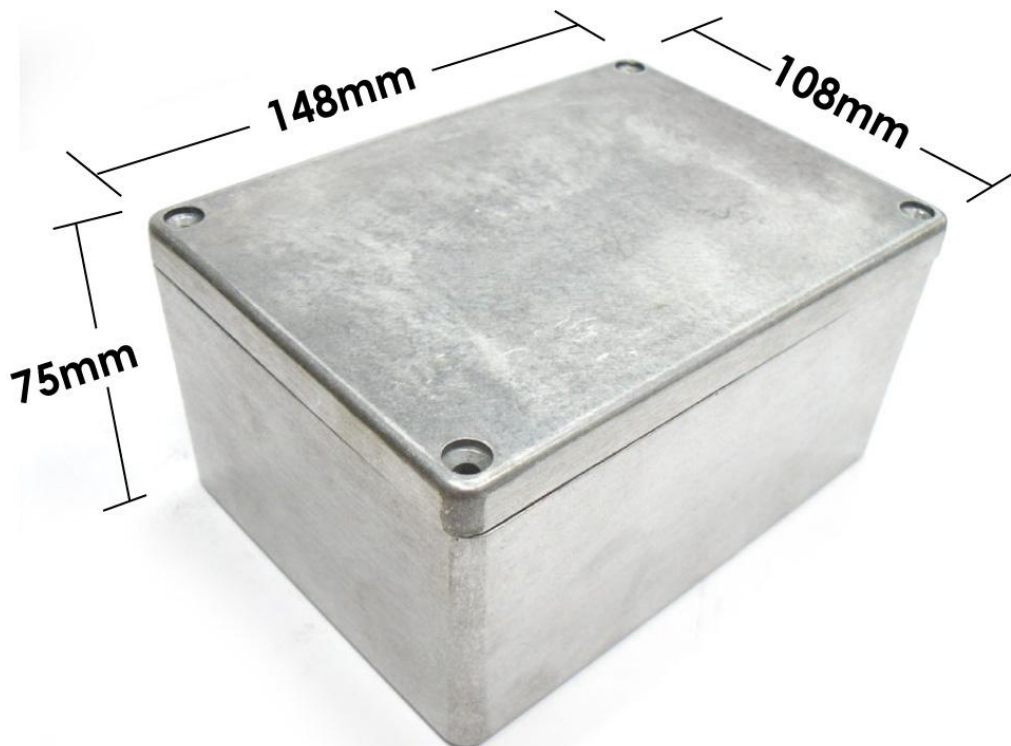

G115

G115

Dimension(mm): **148mm x 108mm x 75mm**

G115

Back View

Wall Mounting Bracket Type

(For HQ0XX & G1XX series of box use)

EXAMPLE