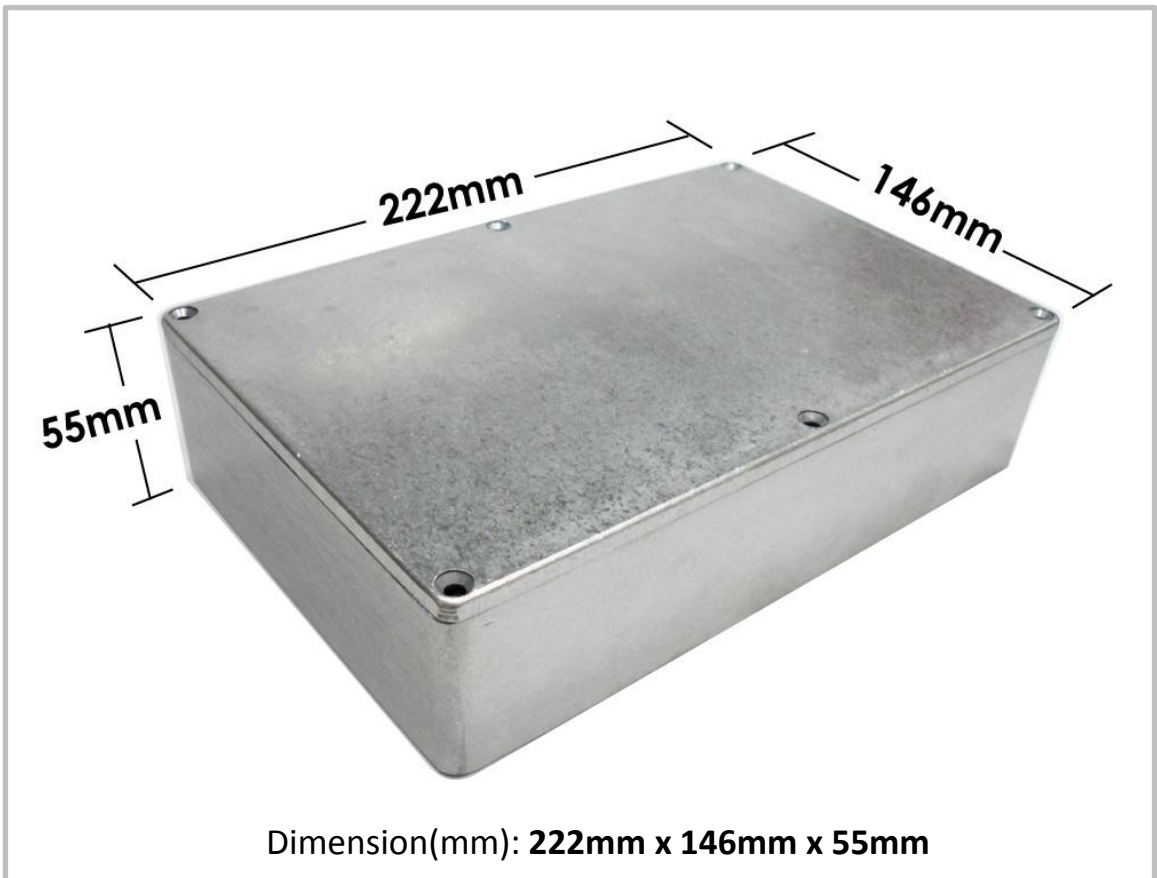

G124

G124

G124

Back View

Wall Mounting Bracket Type

(For HQ0XX & G1XX series of box use)

EXAMPLE

G1XX Series with ALMF-001LG