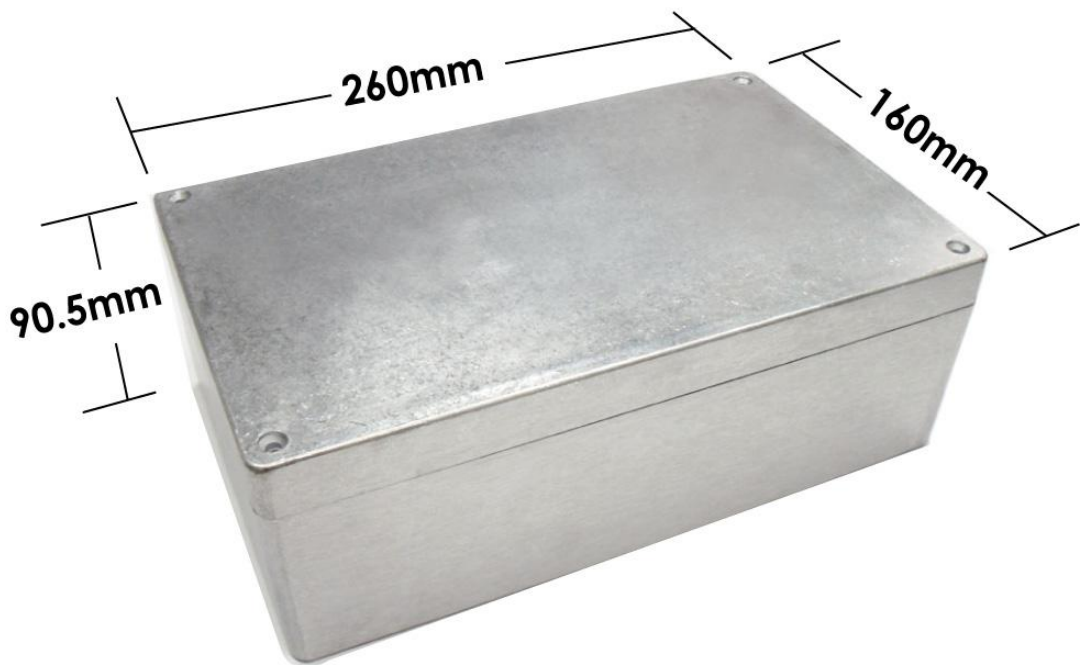

G155

G155

Dimension(mm): **260mm x 160mm x 90.5mm**

G155

Back View

Wall Mounting Bracket Type

(For HQ0XX & G1XX series of box use)

EXAMPLE